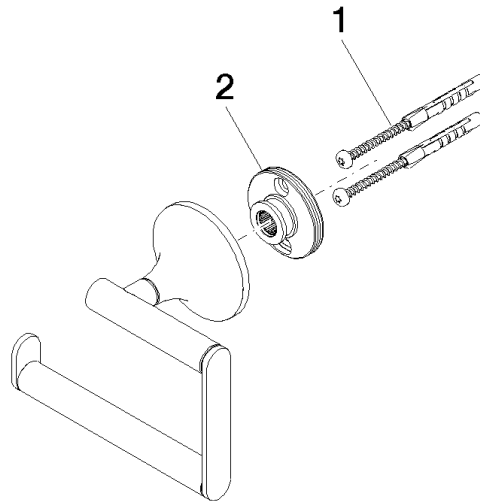

83 500 809

- width 130mm
- height 108 mm
- rosette Ø 60 mm
- 63mm projection

	Chrome	83 500 809-00
	Brushed Platinum	83 500 809-06
	Platinum	83 500 809-08
	Dark Chrome	83 500 809-19
	Brushed Durabronze (23kt Gold)	83 500 809-28
	Brushed Bronze	83 500 809-42
	Brushed Champagne (22kt Gold)	83 500 809-46
	Champagne (22kt Gold)	83 500 809-47
	Brushed Dark Platinum	83 500 809-99

83 500 809

mm [inches]

83 500 809

Parts for other
finishes can be found
here: Brushed
Platinum

Spare parts list

No.	Item Number	Name	Quantity used	Delivery time
1	05 30 31 025 00 90	fixing set	1	2
2	90 17 20 759 00 90	disc	1	2